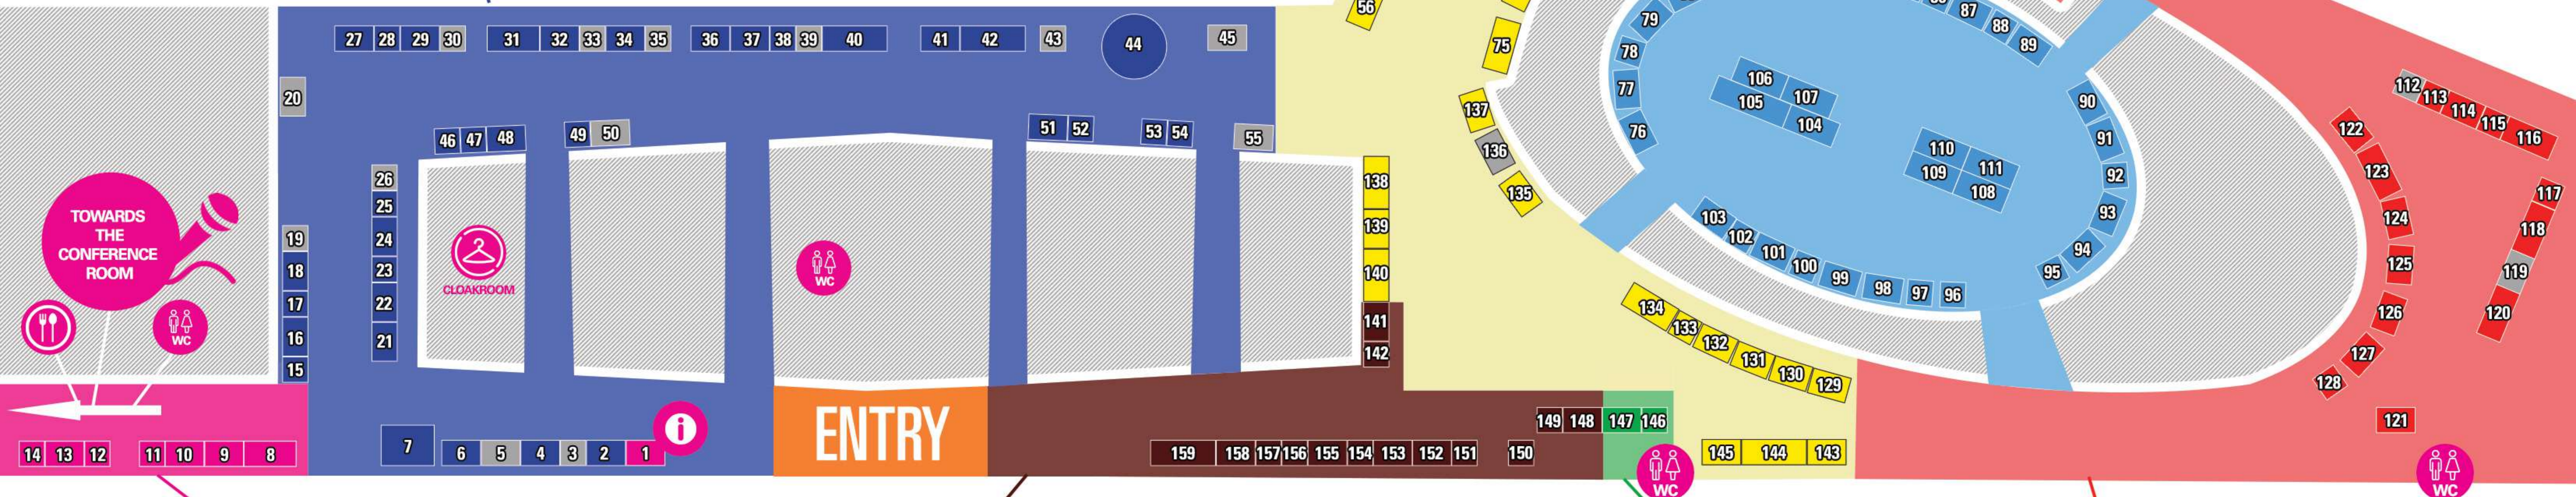

IT / CONSULTING

- 82 ACCENTURE
- 85 ARHS GROUP
- 79 AUSY LUXEMBOURG PSF
- 99 BUSINESS & DECISION C-SERVICES
- 101 C-SERVICES
- 104 CTG
- 103 DATAFAB
- 80 DEVOTEAM
- 100 DiaLOGiKa
- 109 DOCLER HOLDING
- 96 E.B.M. CONSULTING
- 83 ESCENT - SOFTTEAM CONSULTING
- 77 FENETECH EUROPE
- 110 FUJITSU LUXEMBOURG
- 93 INTECH
- 81 INTRASOFT INTERNATIONAL
- 94 ITS4U
- 86 JEMMIC

- 76 LOMBARD ODIER - TECHNOLOGY FOR BANKING
- 107 LUXTRUST
- 92 PM-INTERNATIONAL AG
- 108 POST LUXEMBOURG
- 106 RIME-IT
- 105 RTL GROUP - BROADCASTING CENTER EUROPE
- 97 SATISCO
- 95 SEQVOIA
- 98 SFEIR
- 91 SOPRA STERIA PSF LUXEMBOURG / SOPRA BANKING SOFTWARE
- 84 SYSTEM SOLUTIONS GROUP
- 102 TALAN
- 87 TALKWALKER
- 111 TANGO - TELINDUS
- 89 TECHNOLOGY PARTNER
- 88 TRASYS INTERNATIONAL
- 78 UniSystems S.A.
- 90 VICTOR BUCK SERVICES

ADVICE / PARTNERS

- 8 ADEM
- 10 AGENTUR FÜR ARBEIT
- 9 EURES
- 12 FRONTALIERS GRAND EST
- 14 GAMECHANGER
- 13 L'essentiel
- 1 MOOVJOB.COM
- 11 YOUTH & WORK

INTERIM / RECRUITMENT

- 33 ABALONE LUXEMBOURG
- 136 ADECCO
- 30 AXIA INTERIM
- 20 DLSI LUXEMBOURG
- 119 EXPECTRA
- 26 ITEM LUX
- 72 MANPOWER - FINANCE / OFFICE
- 112 MANPOWER - HORECA / RETAIL / MEDICAL
- 35 MANPOWER - INDUSTRIE / BTP
- 45 MYJOBEST
- 43 OCEAL INTERIM
- 19 PRO-INTER
- 5 RANDSTAD
- 55 RH EXPERT
- 50 SOFTTEX
- 69 SOFTTEX TALENT RECRUITMENT
- 3 SYNERGIE
- 39 TESTA-RH CONSULTING

TRAINING

- 158 CHAMBRE DE COMMERCE LUXEMBOURG
- 150 CHAMBRE DES METIERS DU GRAND-DUCHÉ DE LUXEMBOURG
- 142 COURS AT HOME
- 157 DISTANCE AND INDEPENDENT STUDIES CENTER (DISC) - TU KAISERSLAUTERN
- 148 EM STRASBOURG
- 153 HOCHSCHULE FRESENIUS FÜR WIRTSCHAFT UND MEDIEN GMBH
- 141 ICN BUSINESS SCHOOL
- 156 IMC ARTEMYS EUROPEAN BUSINESS SCHOOL
- 155 LIFELONG-LEARNING.LU
- 159 LUXEMBOURG LIFELONG LEARNING CENTER (LLLC)
- 154 PIGIER METZ
- 149 SACRED HEART UNIVERSITY LUXEMBOURG
- 151 UNIVERSITÉ DE LORRAINE - UFR ARTS, LETTRES ET LANGUES
- 152 UNIVERSITY OF LUXEMBOURG COMPETENCE CENTRE

HEALTH / CARE

- 147 KETTERTHILL
- 146 LABORATOIRE NATIONAL DE SANTÉ

TRADE / RETAIL / BUSINESS SERVICES

- 123 ALDI LUXEMBOURG
- 115 APPLE
- 126 AUCHAN RETAIL LUXEMBOURG
- 127 BAUHAUS
- 120 CACTUS
- 124 CLUB MED
- 122 COMPASS
- 128 DELHAIZE
- 117 ENGEL & VÖLKERS LUXEMBOURG
- 113 G4S SECURITY SOLUTIONS
- 116 LIDL
- 112 MANPOWER - HORECA / RETAIL / MEDICAL
- 125 RE/MAX
- 114 SANDHILLS EAST
- 121 SECURITAS LUXEMBOURG
- 118 SODEXO LUXEMBOURG