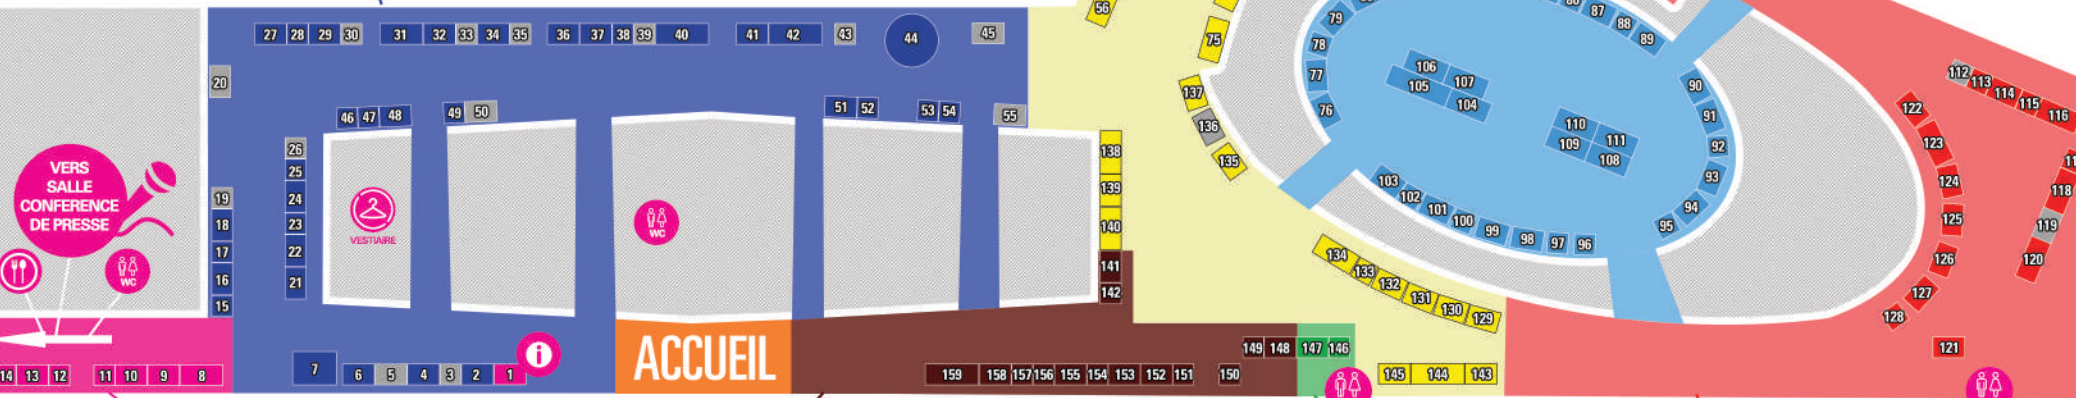

INFORMATIQUE / CONSULTING

- 82 ACCENTURE
- 85 ARHS GROUP
- 79 AUSY LUXEMBOURG PSF
- 99 BUSINESS & DECISION C-SERVICES
- 101 C-SERVICES
- 104 CTG
- 103 DATAFAB
- 80 DEVOTEAM
- 100 DiaLOGiKa
- 109 DOCLER HOLDING
- 96 E.B.M. CONSULTING
- 83 ESCENT - SOFTEAM CONSULTING
- 77 FENETECH EUROPE
- 110 FUJITSU LUXEMBOURG
- 93 INTECH
- 81 INTRASOFT INTERNATIONAL
- 94 ITS4U
- 86 JEMMIC

- 76 LOMBARD ODIER - TECHNOLOGY FOR BANKING
- 107 LUXTRUST
- 92 PM-INTERNATIONAL AG
- 108 POST LUXEMBOURG
- 106 RIME-IT
- 105 RTL GROUP - BROADCASTING CENTER EUROPE
- 97 SATISCO
- 95 SEQVOIA
- 98 SFEIR
- 91 SOPRA STERIA PSF LUXEMBOURG / SOPRA BANKING SOFTWARE
- 84 SYSTEM SOLUTIONS GROUP
- 102 TALAN
- 87 TALKWALKER
- 111 TANGO - TELINDUS
- 89 TECHNOLOGY PARTNER
- 88 TRASYS INTERNATIONAL
- 78 UniSystems S.A.
- 90 VICTOR BUCK SERVICES

CONSEILS / PARTENAIRE

- 8 ADEM
- 10 AGENTUR FÜR ARBEIT
- 9 EURES
- 12 FRONTALIERS GRAND EST
- 14 GAMECHANGER
- 13 L'essentiel
- 1 MOOVJOB.COM
- 11 YOUTH & WORK

INTÉRIM / RECRUTEMENT

- 33 ABALONE LUXEMBOURG
- 136 ADECCO
- 30 AXIA INTERIM
- 20 DLSI LUXEMBOURG
- 119 EXPECTRA
- 26 ITEM LUX
- 72 MANPOWER - FINANCE / OFFICE
- 112 MANPOWER - HORECA / RETAIL / MEDICAL
- 35 MANPOWER - INDUSTRIE / BTP
- 45 MYJOBEST
- 43 OCEAL INTERIM
- 19 PRO-INTER
- 5 RANDSTAD
- 55 RH EXPERT
- 50 SOFTEX
- 69 SOFTEX TALENT RECRUITMENT
- 3 SYNERGIE
- 39 TESTA-RH CONSULTING

FORMATION

- 158 CHAMBRE DE COMMERCE LUXEMBOURG
- 150 CHAMBRE DES METIERS DU GRAND-DUCHÉ DE LUXEMBOURG
- 142 COURS AT HOME
- 157 DISTANCE AND INDEPENDENT STUDIES CENTER (DISC) - TU KAISERSLAUTERN
- 148 EM STRASBOURG
- 153 HOCHSCHULE FRESENIUS FÜR WIRTSCHAFT UND MEDIEN GMBH
- 141 ICN BUSINESS SCHOOL
- 156 IMC ARTEMYS EUROPEAN BUSINESS SCHOOL
- 155 LIFELONG-LEARNING.LU
- 159 LUXEMBOURG LIFELONG LEARNING CENTER (LLLC)
- 154 PIGIER METZ
- 149 SACRED HEART UNIVERSITY LUXEMBOURG
- 151 UNIVERSITÉ DE LORRAINE - UFR ARTS, LETTRES ET LANGUES
- 152 UNIVERSITY OF LUXEMBOURG COMPETENCE CENTRE

SANTÉ / SOINS

- 147 KETTERHILL
- 146 LABORATOIRE NATIONAL DE SANTÉ

COMMERCE / DISTRIBUTION / SERVICE AUX ENTREPRISES

- 123 ALDI LUXEMBOURG
- 115 APPLE
- 126 AUCHAN RETAIL LUXEMBOURG
- 127 BAUHAUS
- 120 CACTUS
- 124 CLUB MED
- 122 COMPASS
- 128 DELHAIZE
- 117 ENGEL & VÖLKERS LUXEMBOURG
- 113 G4S SECURITY SOLUTIONS
- 116 LIDL
- 112 MANPOWER - HORECA / RETAIL / MEDICAL
- 125 RE/MAX
- 114 SANDHILLS EAST
- 121 SECURITAS LUXEMBOURG
- 118 SODEXO LUXEMBOURG